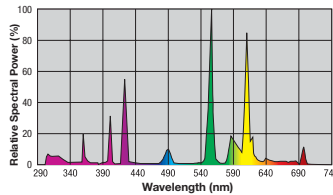

Compact Fluorescent

The advantage of the Exo Terra Compact Fluorescent bulb is its size and the fact that it is self-ballasted. A regular screw fitting is sufficient to operate these bulbs. The spiral shape of the bulb enables vertical or horizontal mounting without compromising performance.

REPTILE UVB100

Tropical Terrarium Bulb

- Ideal for all tropical and sub-tropical reptiles
- Effective up to 40 cm (15")
- Provides necessary UVB rays for optimal calcium metabolism
- UVA rays stimulate appetite, activity and reproductive behavior
- Combine with Natural Light or Reptile Vision for optimal visual light output
- Optimal levels of UVB

The Exo Terra Reptile UVB100 emits optimal levels of UVB, similar to that of shady environments such as rain forests or other tropical locations. Reptiles living in these habitats receive moderate UV radiation due to the climatological conditions (fairly high humidity, changes in weather, etc) that prevent unfiltered sunlight from reaching the reptile's basking site. The optimal Vitamin D3 yield index ensures vitamin D3 photosynthesis to aid calcium absorption and prevent metabolic diseases.

Light and UV radiation in compact fluorescent bulbs decreases over time. Changing your terrarium bulbs yearly ensures optimal light conditions to keep your reptiles healthy.

Visit www.exo-terra.com and register for the "Restore The Rays" program.

LIGHT QUALITY