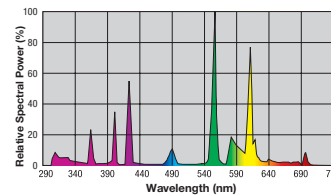

Compact Fluorescent

The advantage of the Exo Terra Compact Fluorescent bulb is its size and the fact that it is self-ballasted. A regular screw fitting is sufficient to operate these bulbs. The spiral shape of the bulb enables vertical or horizontal mounting without compromising performance.

REPTILE UVB100

Tropical Terrarium Bulb

- Ideal for all tropical and sub-tropical reptiles
- Effective up to 40 cm (15")
- Provides necessary UVB rays for optimal calcium metabolism
- UVA rays stimulate appetite, activity and reproductive behavior
- Combine with Natural Light or Reptile Vision for optimal visual light output
- Optimal levels of UVB

The Exo Terra Reptile UVB100 emits optimal levels of UVB, similar to that of shady environments such as rain forests or other tropical locations. Reptiles living in these habitats receive moderate UV radiation due to the climatological conditions (fairly high humidity, changes in weather, etc) that prevent unfiltered sunlight from reaching the reptile's basking site. The optimal Vitamin D3 yield index ensures vitamin D3 photosynthesis to aid calcium absorption and prevent metabolic diseases.

Light and UV radiation in compact fluorescent bulbs decreases over time. Changing your terrarium bulbs yearly ensures optimal light conditions to keep your reptiles healthy.

Visit www.exo-terra.com and register for the "Restore The Rays" program.

LIGHT QUALITY